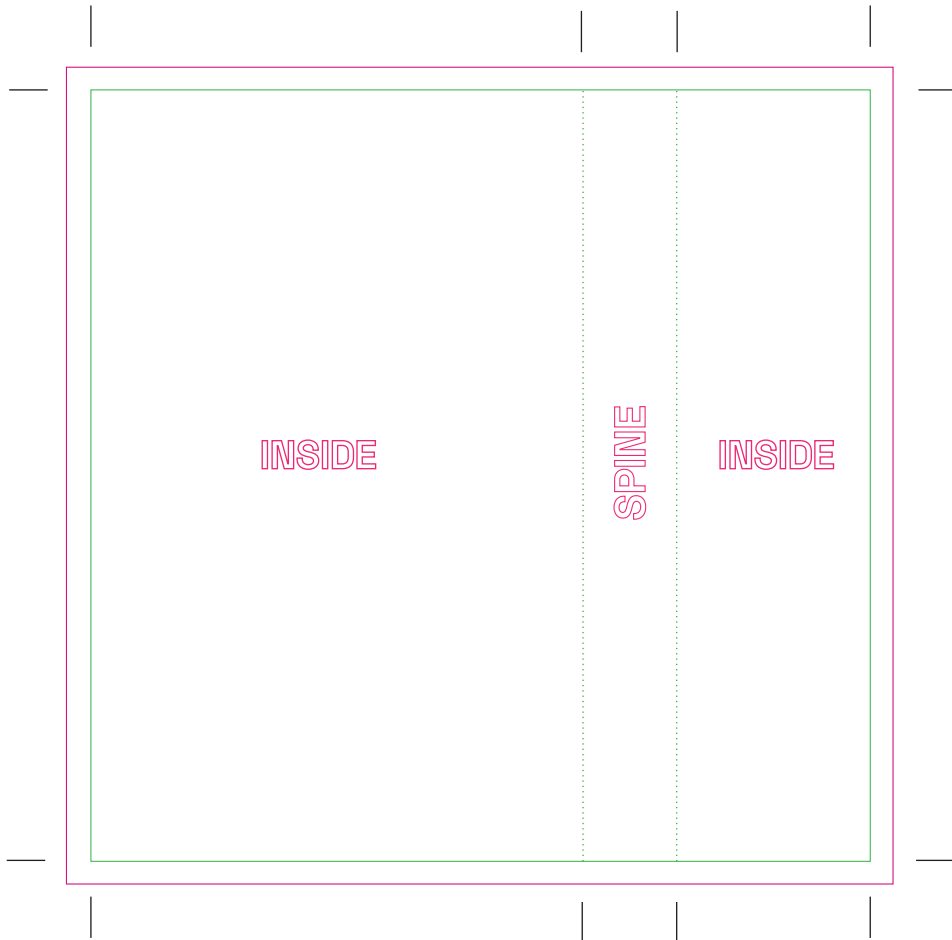

**OUTSIDE**

25,4 mm

12,7 mm

65 mm

102 mm

**BACK**

**SPINE**

**FRONT**

**Monotype**Pressing

**J-Card**  
VERSION: 10-06-2020

Paper inlay  
for cassette tape box

LEAVE ONLY CROPMARKS  
FROM THIS TEMPLATE  
IN YOUR FINAL FILE!

**INSIDE**

**Monotype**Pressing

**J-Card**  
VERSION: 10-06-2020

Paper inlay  
for cassette tape box

LEAVE ONLY CROPMARKS  
FROM THIS TEMPLATE  
IN YOUR FINAL FILE!