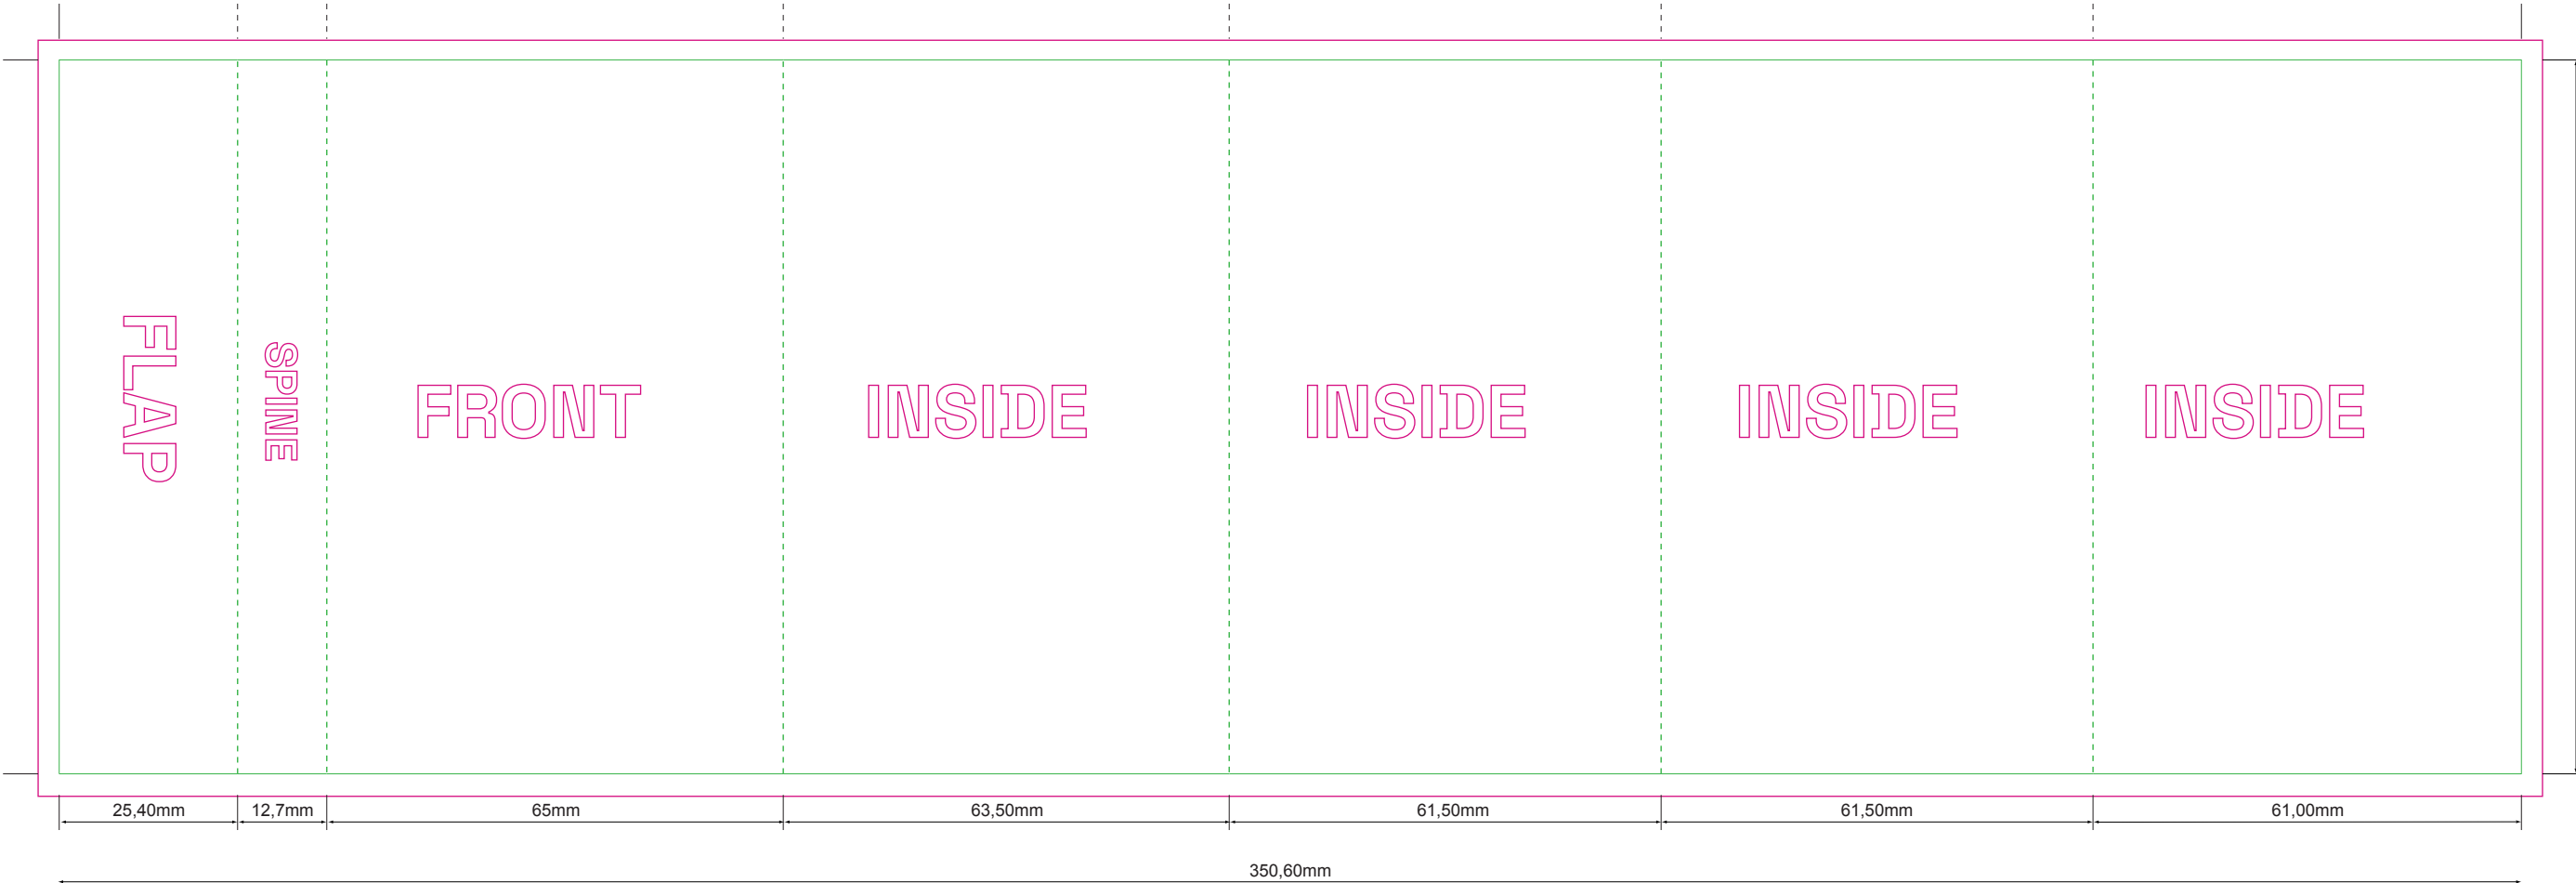

INSIDE

INSIDE

INSIDE

101,6mm

25,40mm

12,7mm

65mm

63,50mm

61,50mm

61,50mm

61,00mm

350,60mm

INSIDE

INSIDE

INSIDE

INSIDE

BACK

SPINE

FLAP

61,00mm

61,50mm

61,50mm

63,50mm

65mm

12,7mm

25,40mm

350,60mm

101,6mm