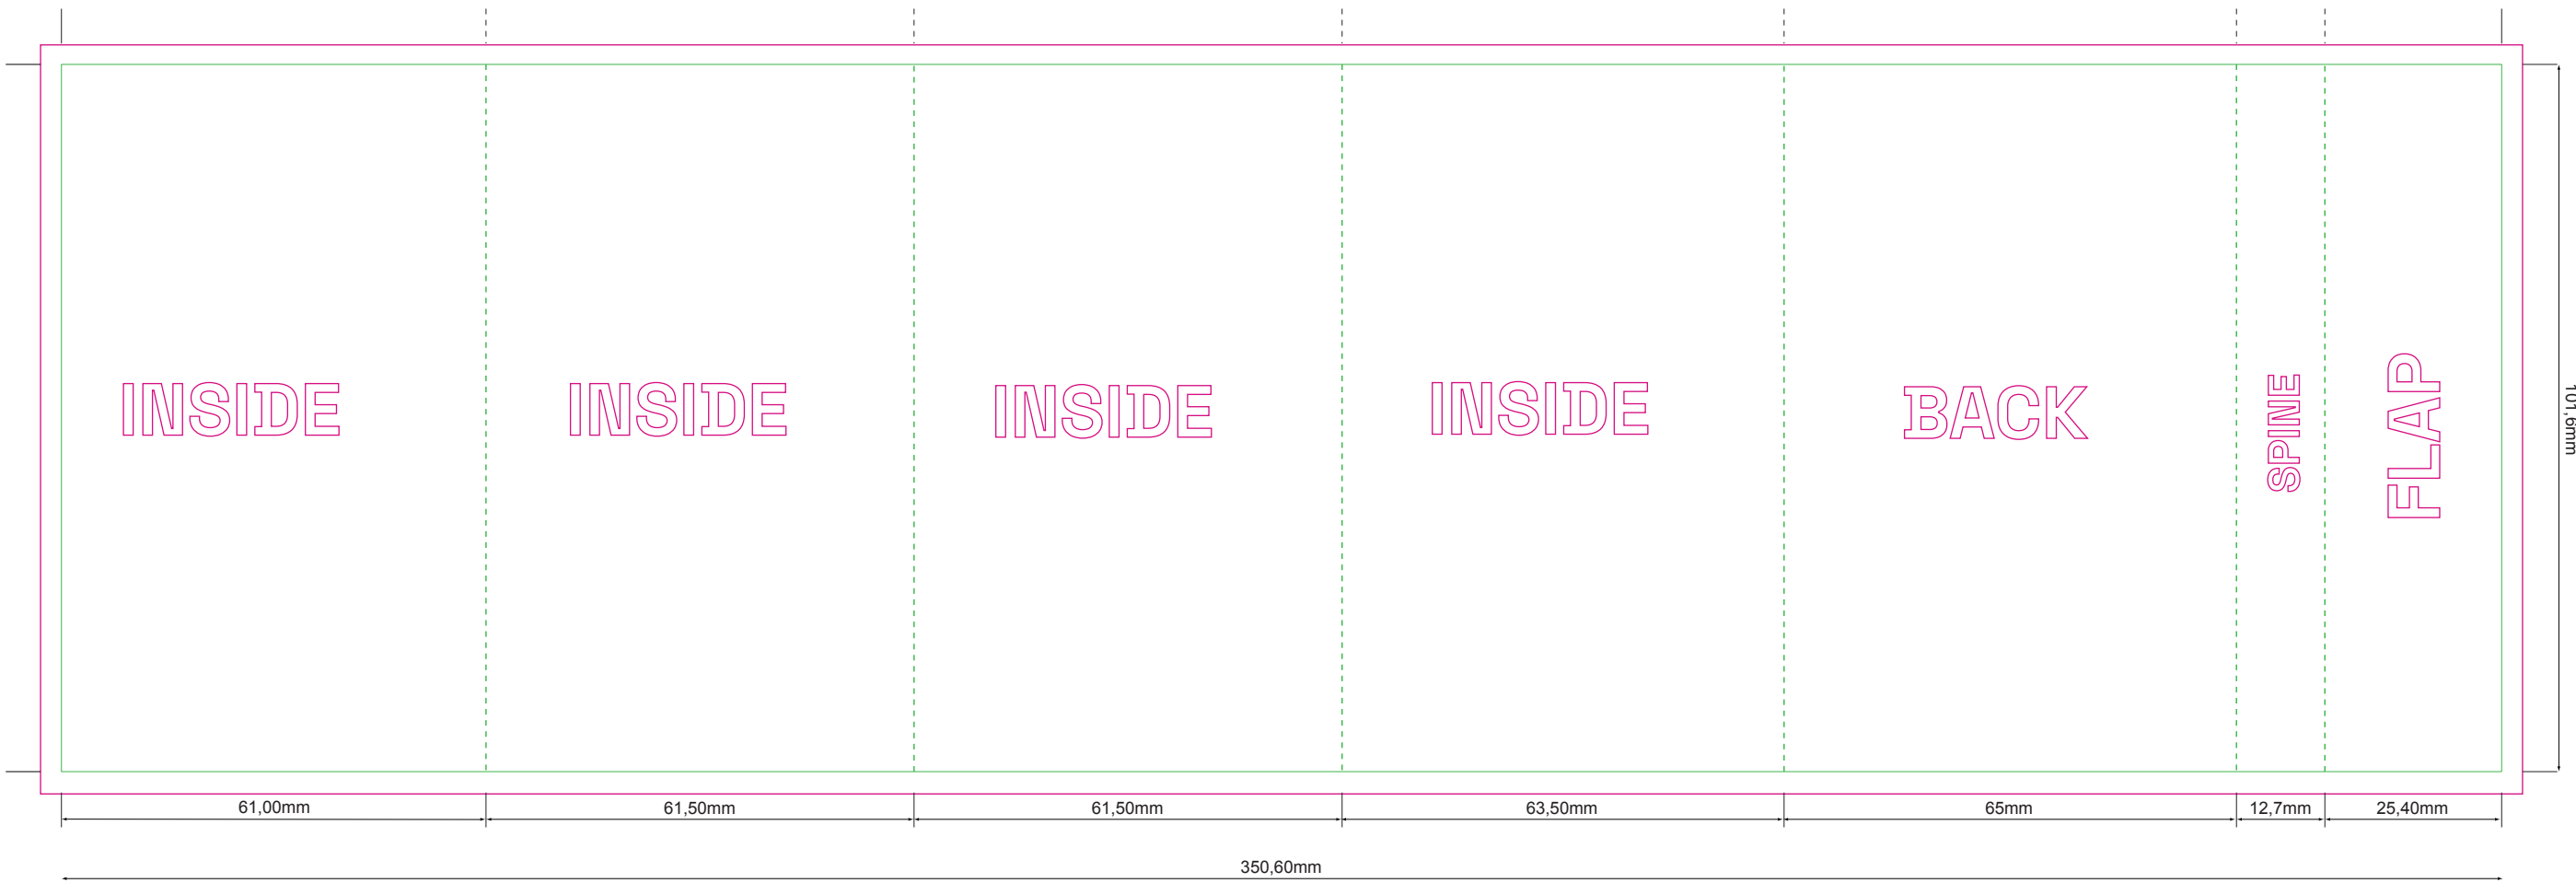

INSIDE

INSIDE

INSIDE

101,6mm

25,40mm

12,7mm

65mm

63,50mm

61,50mm

61,50mm

61,00mm

350,60mm

INSIDE

INSIDE

INSIDE

INSIDE

BACK

SPINE

FLAP

61,00mm

61,50mm

61,50mm

63,50mm

65mm

12,7mm

25,40mm

350,60mm

101,6mm