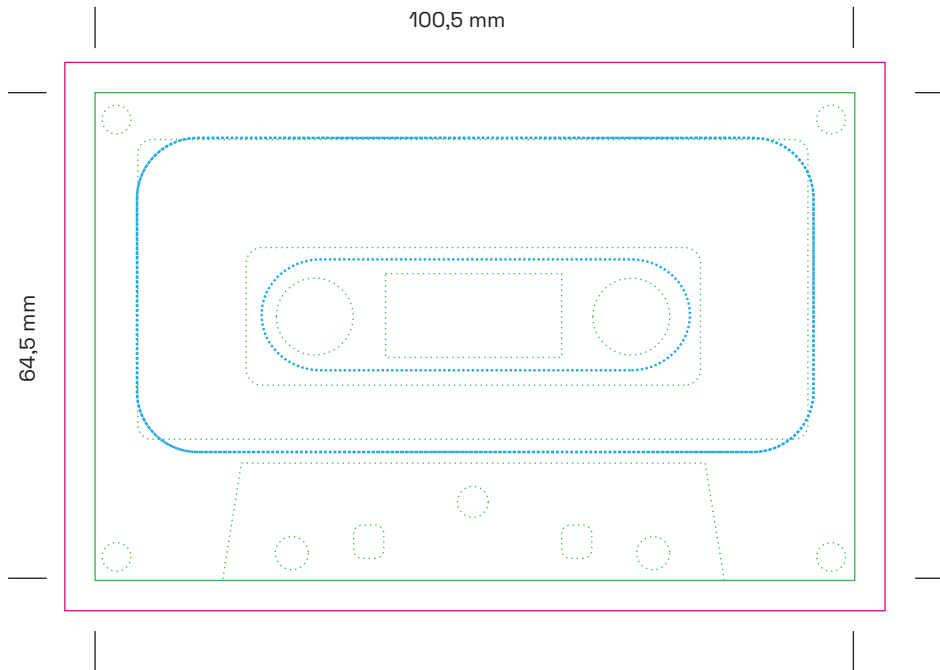

A

MonotypePressing

Tape PAD
VERSION: 13-05-2022

Cassette tape PAD
print template.
PLEASE SET COLOR
TO 100%K

— CROP MARKS
— BLEED 3MM

— CUTTING LINE
— FOLDING LINE
— SAFE AREA
FOR SHARP PRINT

LEAVE ONLY CROPMARKS
FROM THIS TEMPLATE
IN YOUR FINAL FILE!

B

MonotypePressing

Tape PAD
VERSION: 13-05-2022

Cassette tape PAD
print template.
PLEASE SET COLOR
TO 100%K

CROP MARKS
BLEED 3MM

CUTTING LINE
FOLDING LINE
SAFE AREA
FOR SHARP PRINT

LEAVE ONLY CROPMARKS
FROM THIS TEMPLATE
IN YOUR FINAL FILE!